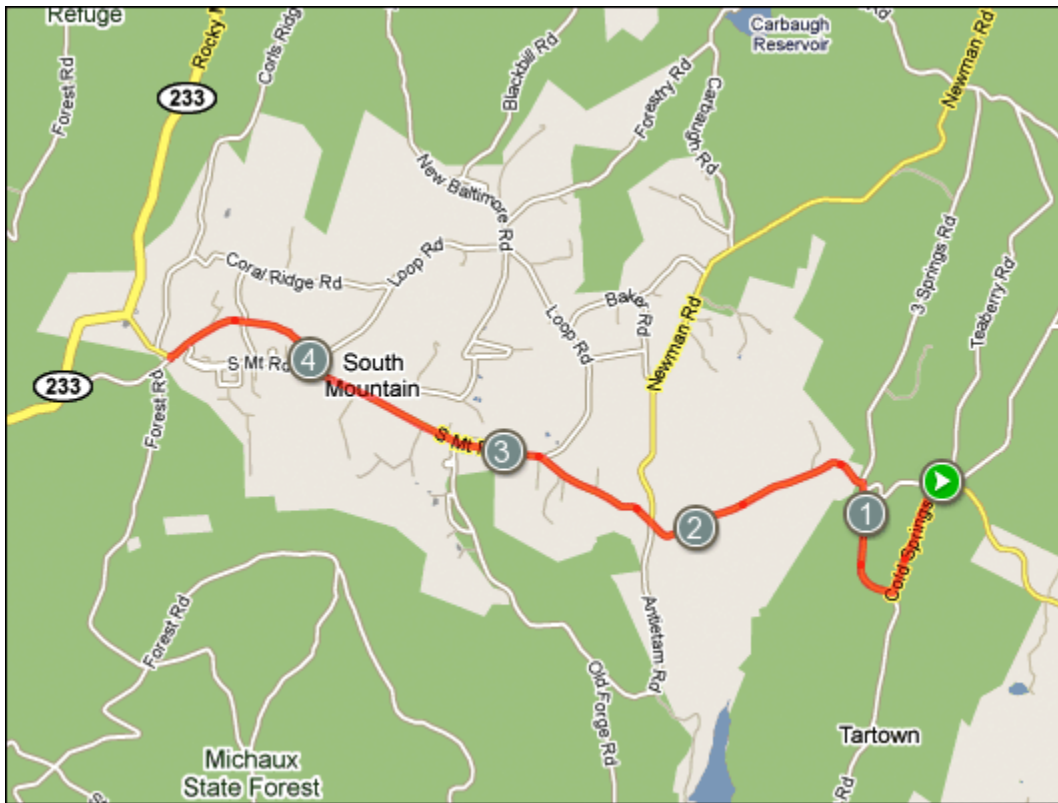

LEG 7

4.9 MILES | MEDIUM

RUNNERS

Mileage is per segment, not cumulative

1. Head out of transition to the right for 4.9 miles to
2. Transition on the left across from the Armory.
3. Transition is on dirt road.

ELEVATION: min: 1362ft | max: 1703ft | ascent: 386ft | descent: -572ft

AMERICAN ODYSSEY RELAY

LEG 7

4.9 MILES | MEDIUM

VANS

Mileage is per segment, not cumulative

1. Head out of transition to the right for 4.9 miles to
2. To transition in the Armory parking lot on the right.
3. Transition is on dirt road.

TRANSITION 7: 10025 S. Mountain Road, Fayetteville, PA

POINTS OF INTEREST:

Transition is directly across the street from the Armory.