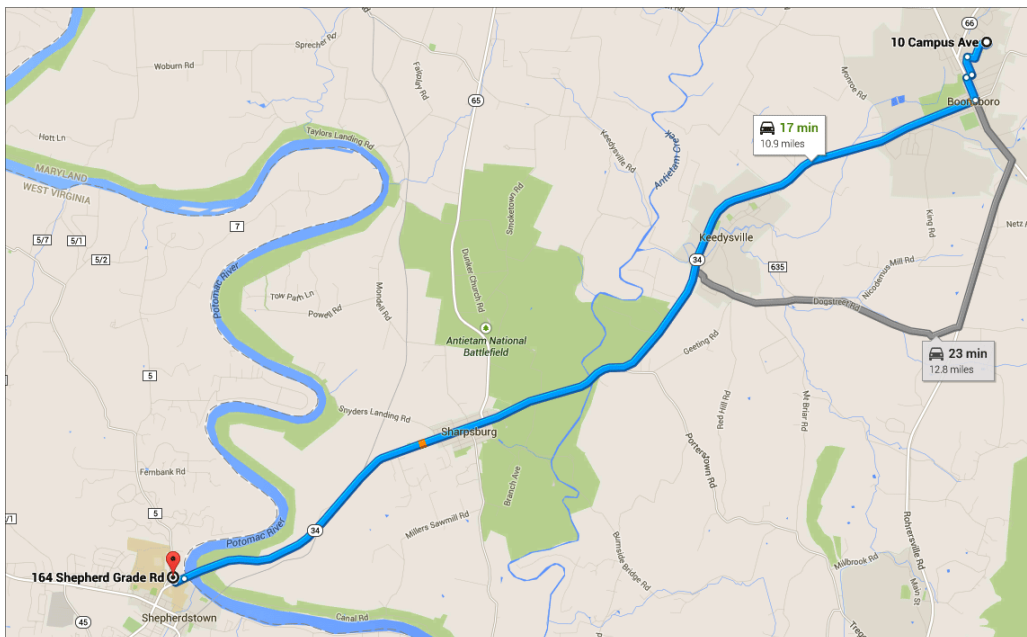

TOTAL: 12.2 mi
 (21 mins)

AMERICAN ODYSSEY RELAY
OFF VAN DIRECTIONS
TRANSITION 19-24

START: Boonsboro Senior HS
 Attn: Tutoring Center
 10 Campus Ave,
 Boonsboro, MD 21713

GPS DATA:
39.515993, -77.650059

FINISH: Bavarian Inn & Lodge
 164 Shepherdgrade Road
 Shepherdstown, WV 25443

GPS DATA:
39.435971, -77.805341

1.	Head southwest on Campus Ave toward Jh Wade Dr	0.3 mi
2.	Campus Ave turns left and becomes Center St	0.2 mi
3.	Turn right onto Orchard Dr	325 ft
4.	Turn left at the 1st cross street onto N Main St/Old National Pike	0.2 mi
5.	Turn right onto MD-34 W/Potomac St	9.9 mi
6.	Continue onto N Duke St	0.1 mi
7.	Turn right at Bavarian Dr, Destination will be on the right	315 ft
TOTAL:		10.9 mi (17 mins)

AMERICAN ODYSSEY RELAY
OFF VAN DIRECTIONS
 TRANSITION 25-30

START: Bavarian Inn & Lodge GPS DATA:
 164 Shepherdgrade Road **39.435971, -77.805341**
 Shepherdstown, WV 25443

FINISH: John Poole Middle School GPS DATA:
 17014 Tom Fox Avenue, **39.126611, -77.409583**
 Poolesville, MD 20837

GPS DATA:
38.876552, -77.019926

1.	Turn right, heading north on Tom Fox Ave	0.8 mi
2.	Turn right at Fisher Ave	1.3 mi
3.	Slight right onto Partnership Rd	3.8 mi
4.	Turn left onto River Rd	1.4 mi
5.	Turn right to stay on River Rd	11.3 mi
6.	Merge onto I-495 S via the ramp to Northern Virginia	2.5 mi
7.	Take exit 43-44 for VA-193/George Washington Memorial Parkway/Georgetown Pike toward Great Falls Virginia/Langley/Washington	0.4 mi
8.	Keep right at the fork to continue on Exit 43, follow signs for Geo Washington Memorial Pkwy/Washington	0.6 mi
9.	Continue onto George Washington Memorial Pkwy	10.9 mi
10.	Take the exit onto I-395 N toward Washington	0.7 mi