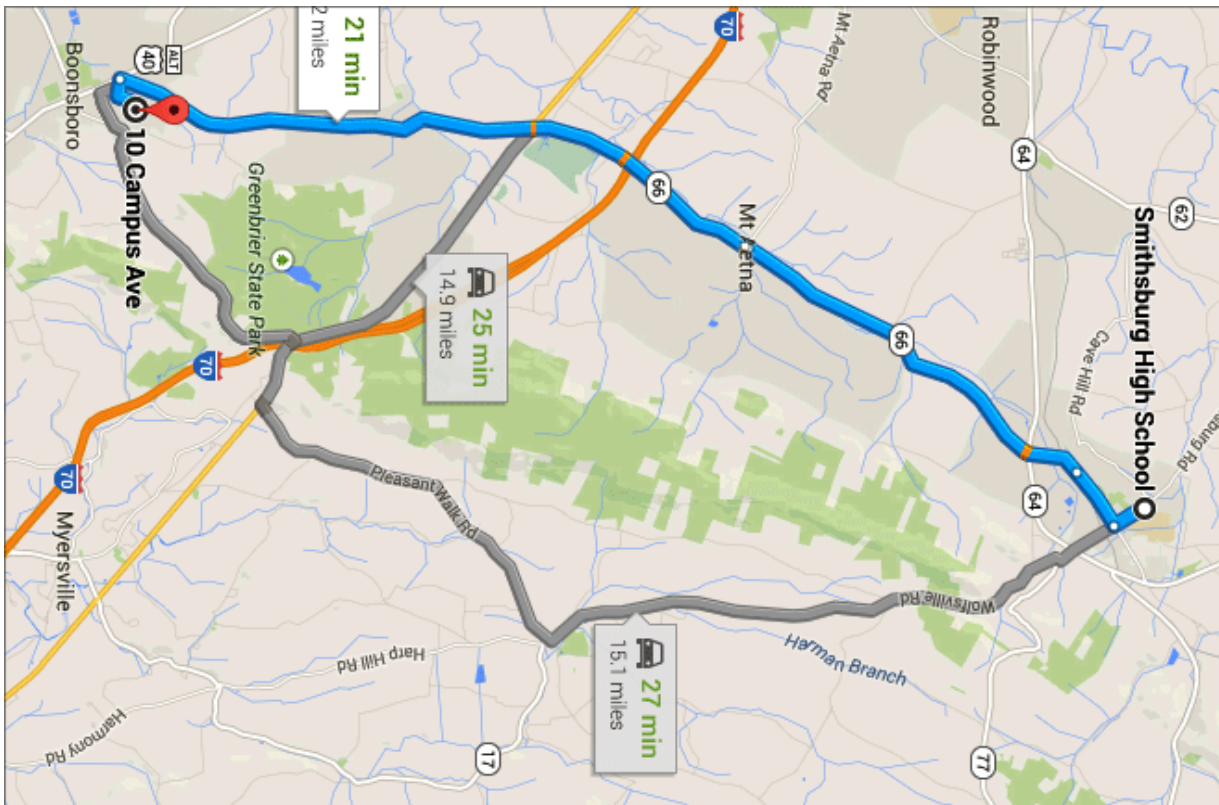

START: Smithsburg High School
66 North Main Street
Smithsburg, MD 21783

GPS DATA:
39.659786, -77.572688

FINISH: Boonsboro Senior HS
Attn: Tutoring Center
10 Campus Ave,
Boonsboro, MD 21713

GPS DATA:
39.515993, -77.650059

1.	Turn left onto N Main St	0.3 mi
2.	Take the 3rd right onto MD-66 S/W Water St Continue to follow MD-66 S	4.7 mi
3.	At the traffic circle, take the 2nd exit onto Mapleville Rd/MD-66 S Continue to follow MD-66 S	6.4 mi
4.	Turn left at Campus Ave	0.3 mi

TOTAL: 12.2 mi
(21 mins)