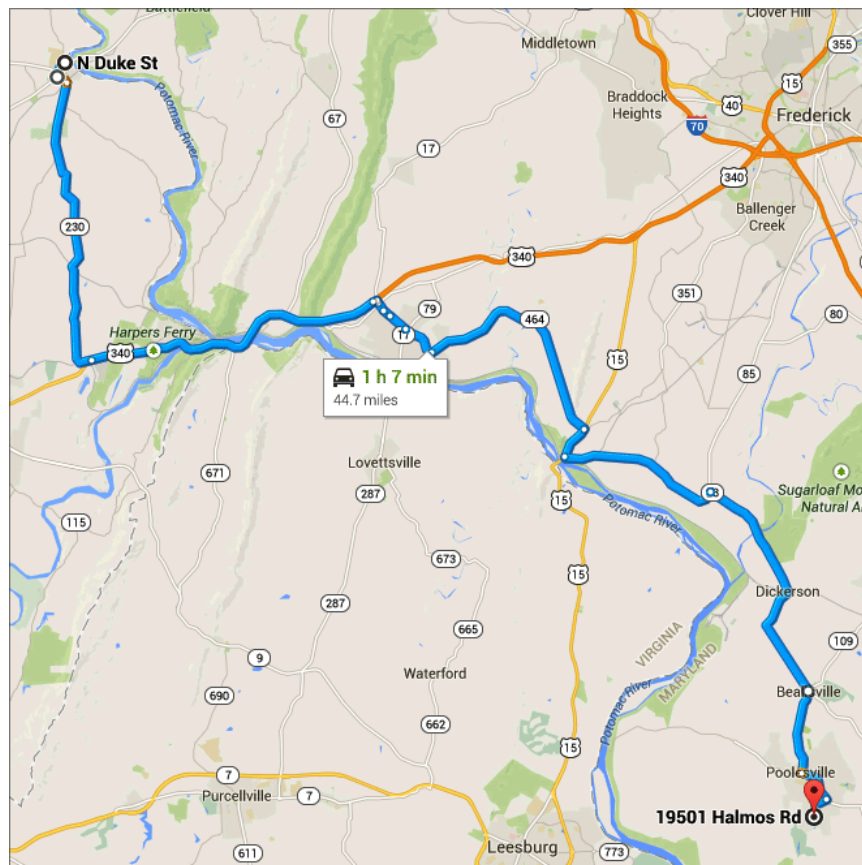

AMERICAN ODYSSEY RELAY
OFF VAN DIRECTIONS
 TRANSITION 25-30

START: Bavarian Inn & Lodge GPS DATA:
 164 Shepherdgrade Road **39.435971, -77.805341**
 Shepherdstown, WV 25443

FINISH: John Poole Middle School GPS DATA:
 17014 Tom Fox Avenue, **39.126611, -77.409583**
 Poolesville, MD 20837

1.	Head south on Bavarian Dr toward WV-480 S / Duke St	0.1 mi
2.	Turn right onto WV-480 S / Duke St	0.5 mi
3.	Turn left onto W Washington St	0.4 mi
4.	W Washington St turns slightly right and becomes Flowing Springs Rd/W Virginia 230 S Continue to follow W Virginia 230 S	8.3 mi
5.	Turn left at Halltown Rd/W Virginia 230 S	0.4 mi
6.	Turn right at Co Route 340/14/S Frontage Rd/W Virginia 230 S	180 ft
7.	Turn left at US-340 E/US-340 N, Continue to follow US-340 E Passing through Virginia, Entering Maryland	8.8 mi
8.	Take the MD-17/Burkittsville exit toward Brunswick	0.1 mi
9.	Turn right at Burkittsville Rd/MD-17 S	0.1 mi
10.	At the next 3 traffic circles, take the 2nd exit and stay on Burkittsville Rd/MD-17 S	1.1 mi
11.	Continue onto MD-464 E/Souder Rd	1.0 mi
12.	Turn left at MD-464 E/Point of Rocks Rd	6.9 mi
13.	At the traffic circle, take the 1st exit onto US-15 S	1.0 mi

AMERICAN ODYSSEY RELAY
OFF VAN DIRECTIONS
 TRANSITION 25-30

(transition 25-30 directions continued)

14.	Turn left at Clay St/MD-28 E	4.7 mi
15.	Turn right at Dickerson Rd/MD-28 E	3.6 mi
16.	Turn left at MD-28 E/Darnestown Rd	2.2 mi
17.	Turn right at MD-109 S/Beallsville Rd Continue to follow MD-109 S	2.4 mi
18.	Turn left at Fisher Ave/Whites Ferry Rd Continue to follow Fisher Ave	1.1 mi
19.	Turn right at Tom Fox Ave	0.8 mi

TOTAL: 44.8 mi
(1:07 hr)

AMERICAN ODYSSEY RELAY
OFF VAN DIRECTIONS
TRANSITION 31-36

START: John Poole Middle School
 17014 Tom Fox Avenue,
 Poolesville, MD 20837

GPS DATA:
39.126611, -77.409583

FINISH: Water St & 7th Southwest
 Washington, DC 20024