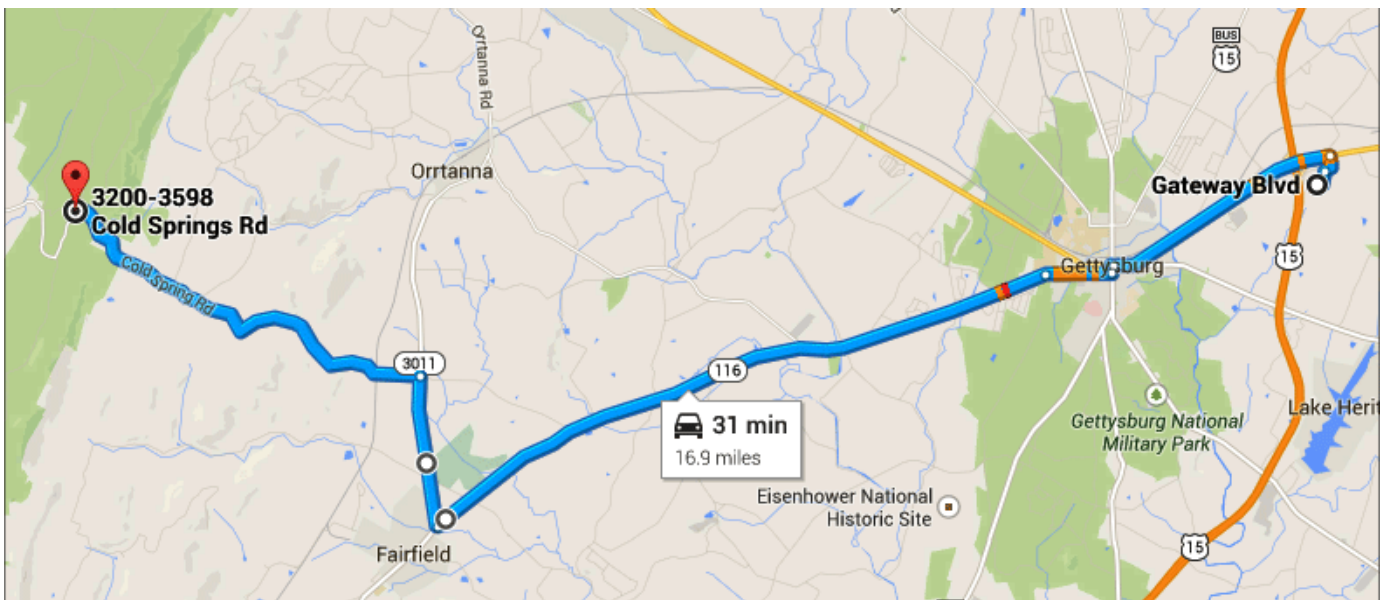

AMERICAN ODYSSEY RELAY

OFF VAN DIRECTIONS

TRANSITION 1-6

START: Wyndham Gettysburg
95 Presidential Circle
Gettysburg, PA 17325

GPS DATA:
39.845134, -77.189283

FINISH: Cold Spring Rd &
Teaberry Rd

GPS DATA:
39.839264, -77.434807

1.	Follow Gateway Blvd to U.S. 30 W/York St	0.4 mi
2.	Turn left at US-30 W/York Rd	2.6 mi
3.	At Lincoln Square, take the 3rd exit onto Baltimore St/Lincoln Square	0.1 mi
4.	Turn right at W Middle St/PA-116 W, Continue to follow PA-116 W	7.7 mi
5.	Turn right at Carroll's Tract	1.6 mi
6.	Turn left at Cold Spring Rd to turnoff	4.5 mi
TOTAL:		16.9 mi (31 mins)

GPS DATA:
38.876552, -77.019926

1.	Turn right, heading north on Tom Fox Ave	0.8 mi
2.	Turn right at Fisher Ave	1.3 mi
3.	Slight right onto Partnership Rd	3.8 mi
4.	Turn left onto River Rd	1.4 mi
5.	Turn right to stay on River Rd	11.3 mi
6.	Merge onto I-495 S via the ramp to Northern Virginia	2.5 mi
7.	Take exit 43-44 for VA-193/George Washington Memorial Parkway/Georgetown Pike toward Great Falls Virginia/Langley/Washington	0.4 mi
8.	Keep right at the fork to continue on Exit 43, follow signs for Geo Washington Memorial Pkwy/Washington	0.6 mi
9.	Continue onto George Washington Memorial Pkwy	10.9 mi
10.	Take the exit onto I-395 N toward Washington	0.7 mi

**AMERICAN ODYSSEY RELAY
OFF VAN DIRECTIONS
TRANSITION 31-36**

11.	Keep right to stay on I-395 N	0.7 mi
12.	Take exit 4 toward SW Waterfront/Nationals Park/Maine Ave	0.1 mi
13.	Merge onto 9th St SW	354 ft
14.	Turn left onto Maine Ave SW	0.4 mi
15.	Turn left onto 6th St SW	0.1 mi
TOTAL:		35 mi (52 mins)