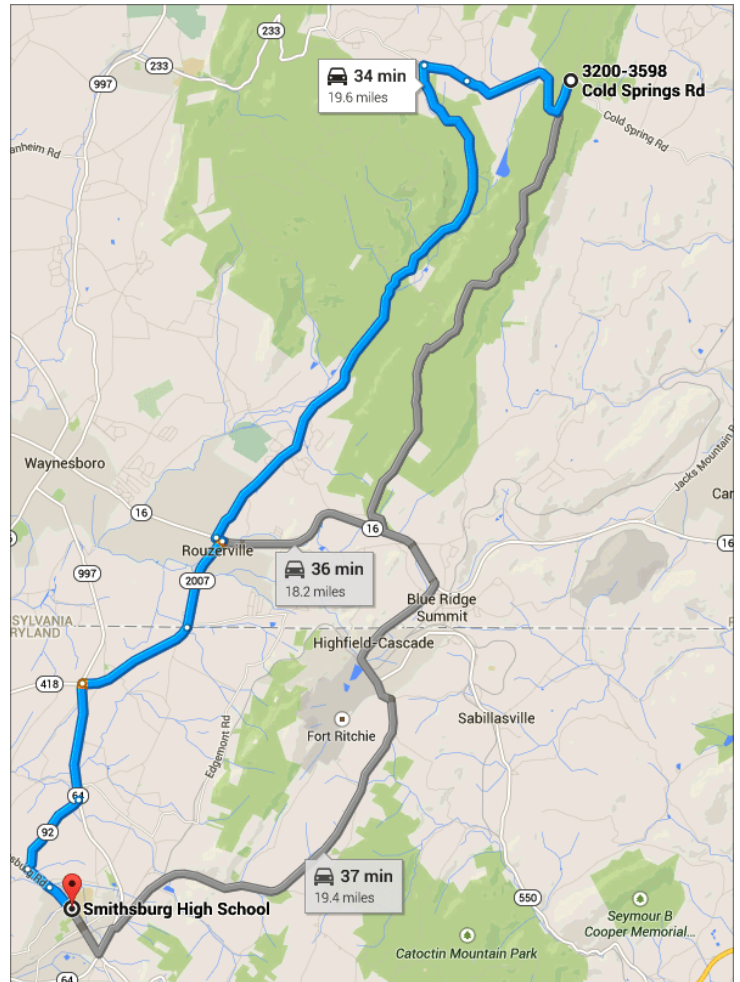

START: Cold Spring Rd &
Teaberry Rd

GPS DATA:
39.839264, -77.434807

FINISH: Smithsburg High School
66 North Main Street
Smithsburg, MD 21783

GPS DATA:
39.659786, -77.572688

1.	Head southwest on Cold Springs Rd	2.5 mi
2.	Continue onto S Mountain Rd	0.7 mi
3.	Turn left onto Old Forge Rd	5.1 mi
4.	Turn left onto PA-16 E	0.1 mi
5.	Turn right onto State Rte 2007/Midvale Rd	1.4 mi
6.	Continue onto MD-418	1.8 mi
7.	Turn left onto MD-64 W	1.8 mi
8.	Turn right onto MD-92 S	0.9 mi
9.	Turn left at Smithsburg High School	0.1 mi
TOTAL:		19.6 mi (34 mins)